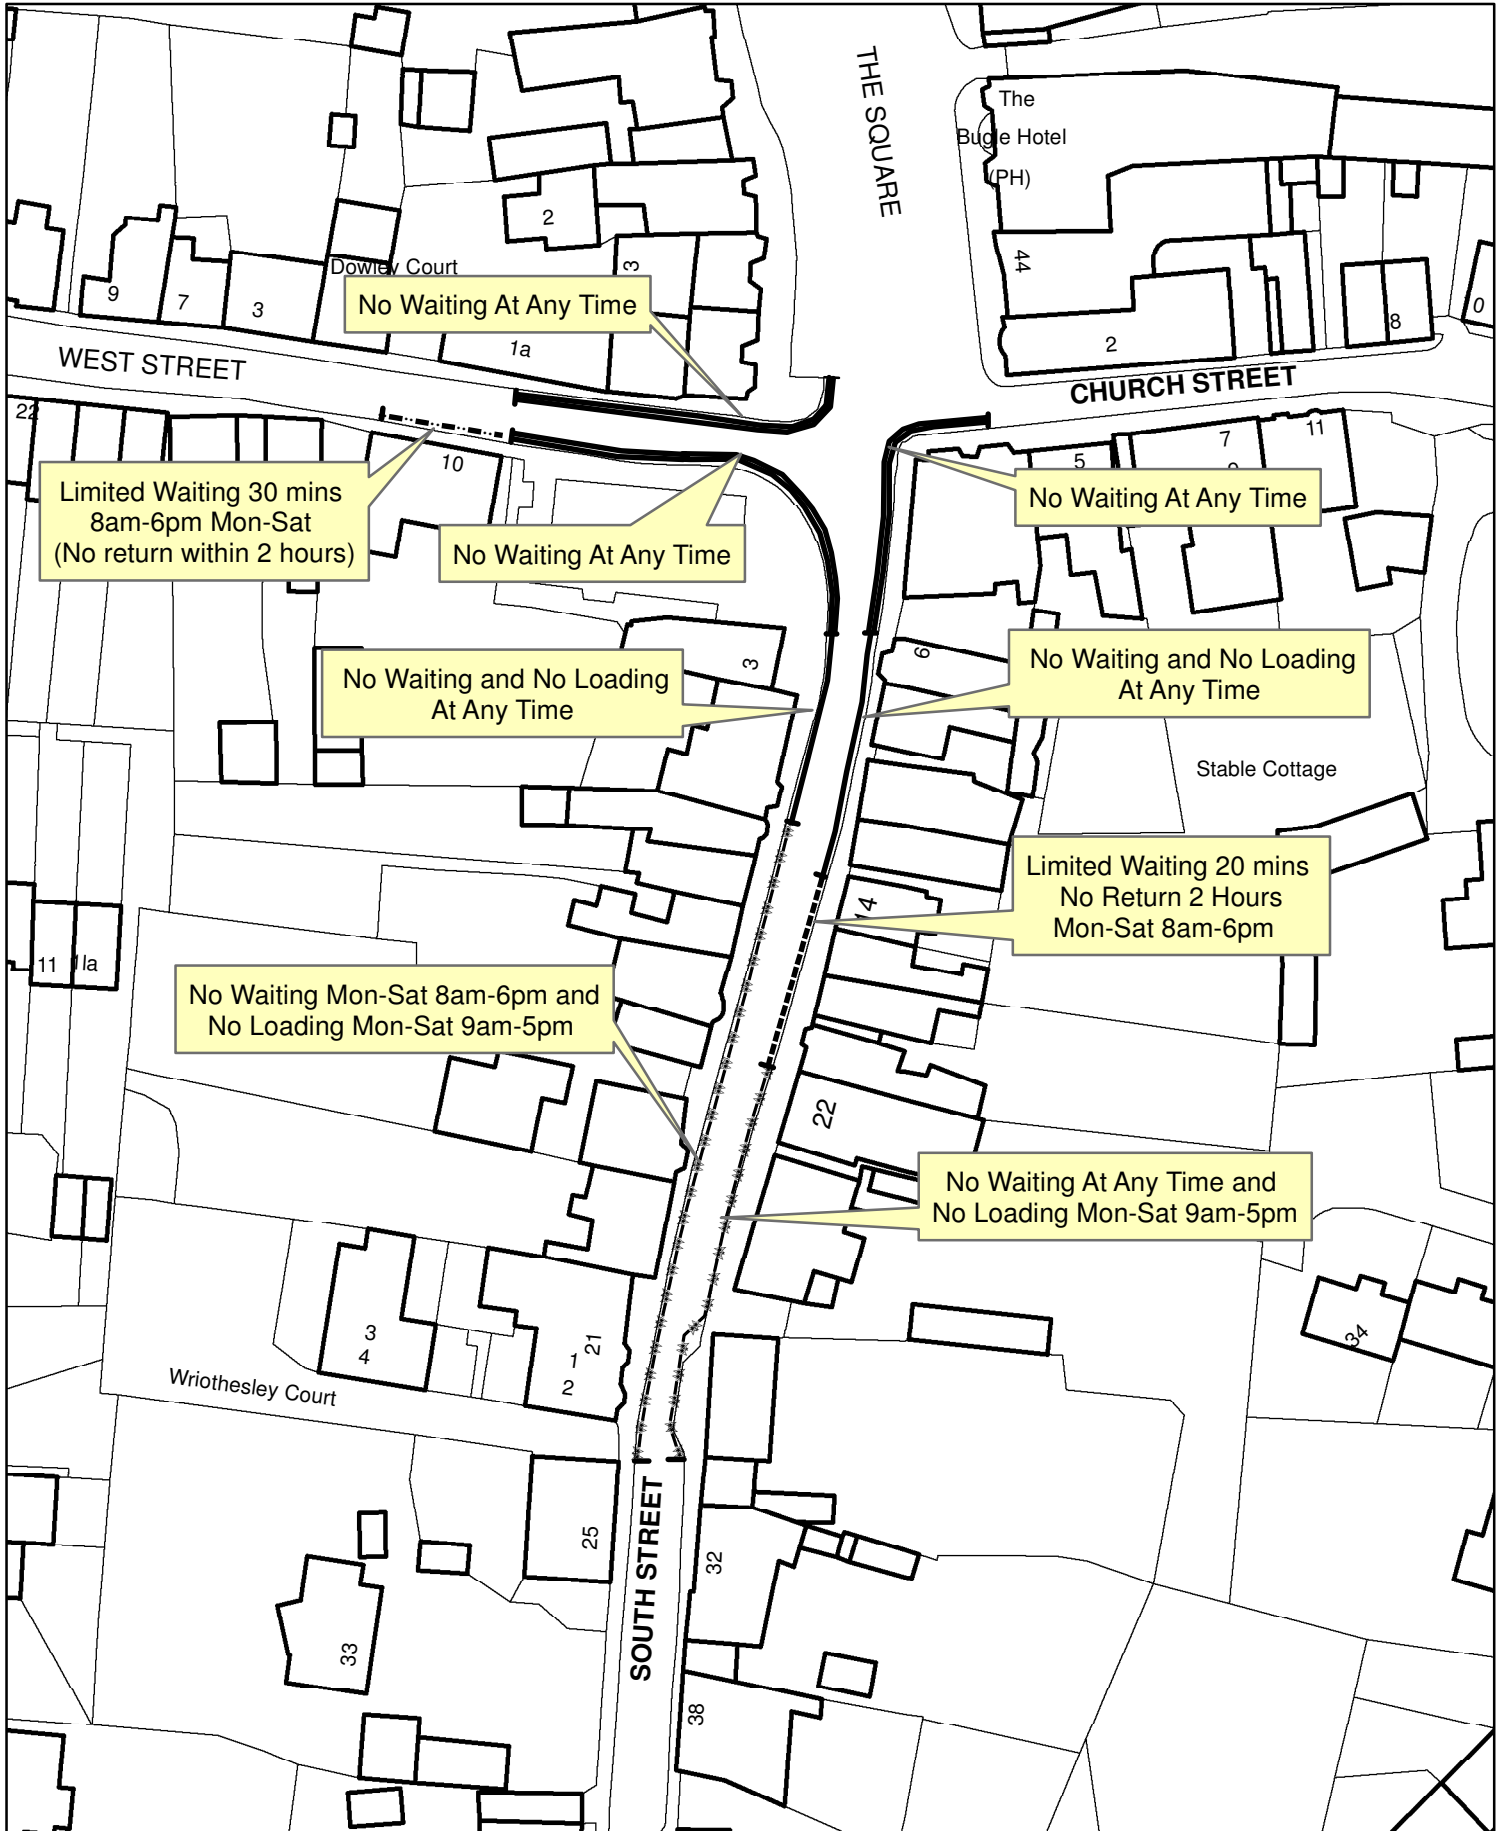

# FAREHAM BOROUGH COUNCIL

APPENDIX A  
Existing Experimental  
Traffic Regulation Order  
to become permanent

SOUTH STREET, TITCHFIELD

This map is reproduced from Ordnance Survey material with the permission of Ordnance Survey on behalf of the Controller of Her Majesty's Stationary Office © Crown Copyright. Unauthorised reproduction infringes Crown Copyright and may lead to prosecution or civil proceedings. Licence 100019110. 2013